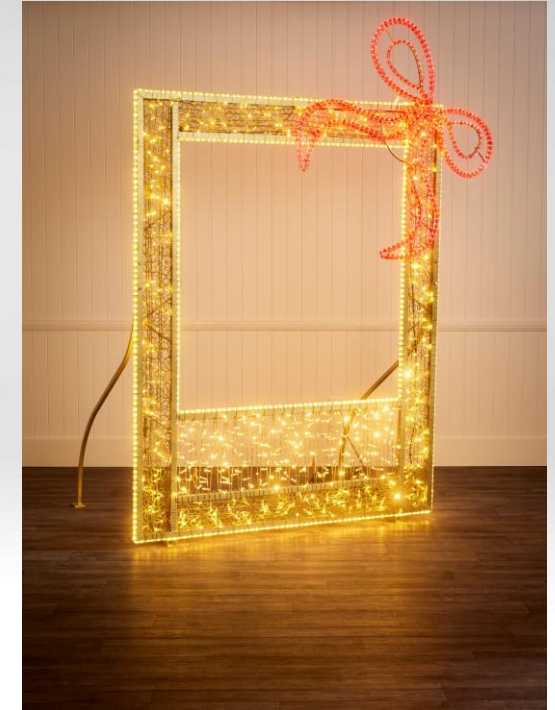

**D-F-G-SH-290**

↓ 2.9m, ↔ 2.68m ↗ 0.33m

Gold Frame with Warm White LED Lights and Tinsel Santa Top Hat with Red and Bright White LED Lights

**D-F-G-TSH-280**

↓ 2.8m, ↔ 1.68m ↗ 0.2m

Gold Frame with Warm White LED Lights and Red Bow