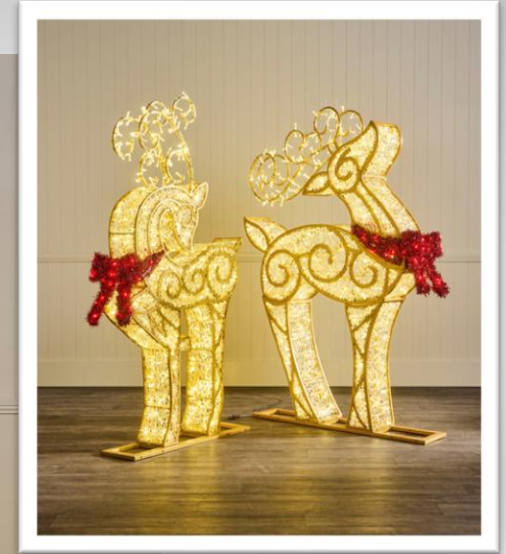

THE CHRISTMAS TREE COMPANY

PAGE 86

COPYRIGHT © 2025 THE CHRISTMAS TREE COMPANY. ALL RIGHTS RESERVED.
THIS INFORMATION OR ANY PORTION THEREOF MAY NOT BE REPRODUCED OR USED
IN ANY MANNER WITHOUT THE EXPRESS WRITTEN PERMISSION OF THE OWNER.

NEW
for 2025