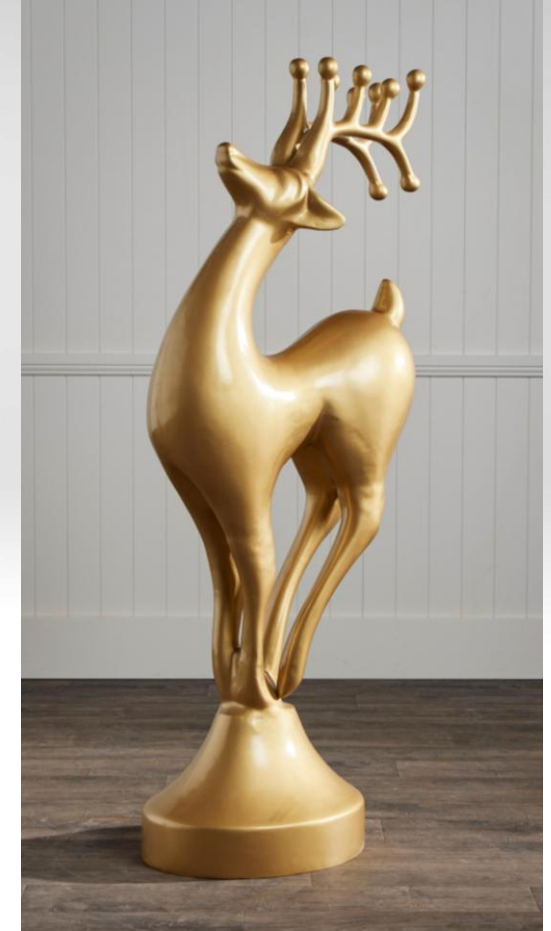

# REINDEER

"Nutmeg, Cocoa and Gallop" Playing Reindeer

**D-R-RW-135**

↑ 1.35m

**D-R-RW-145**

↑ 1.45m

**D-R-RW-165**

↑ 1.65m

Gold Standing Reindeer with Decorative Neck Foliage and Gold Sitting Reindeer with Decorative Neck Foliage

**D-RG-W and D-RSG-W**

↑ 1.55m ↓ 0.84m

Also available in Silver

1.7m Gold Posing Reindeer

**D-RFB-G-170**