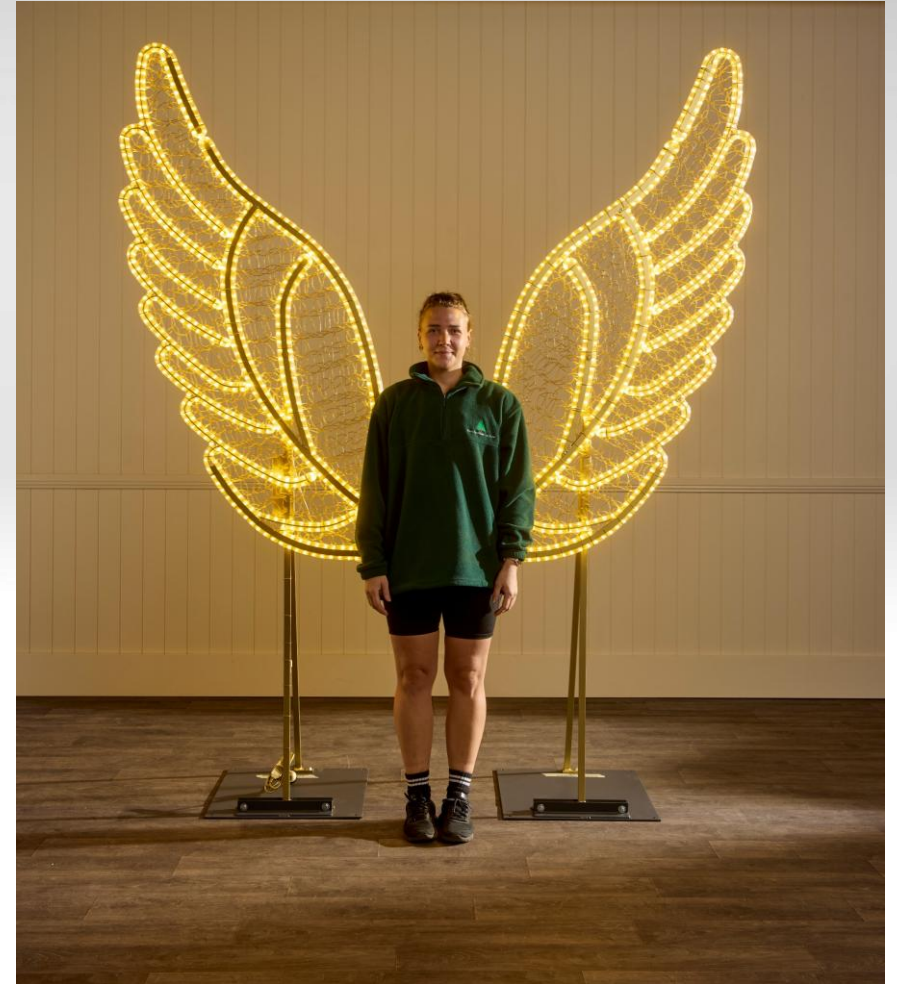

THE CHRISTMAS TREE COMPANY

PAGE 44

**COPYRIGHT © 2025 THE CHRISTMAS TREE COMPANY. ALL RIGHTS RESERVED.
THIS INFORMATION OR ANY PORTION THEREOF MAY NOT BE REPRODUCED OR USED
IN ANY MANNER WITHOUT THE EXPRESS WRITTEN PERMISSION OF THE OWNER.**