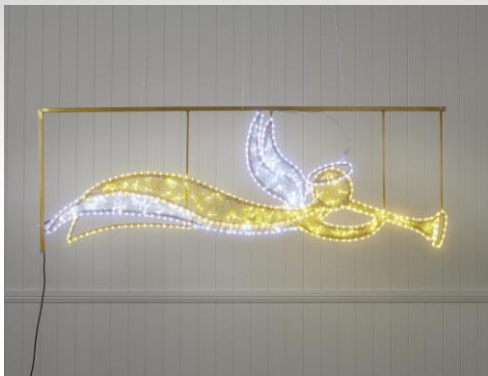

Gold Heralding Angel with Warm White and Bright White LED Lights

**CC-LM-3DA-T-220-WW/W**  
↑ 2.2m, ↔ 1.2m

**THE CHRISTMAS TREE COMPANY**

PAGE 42

**COPYRIGHT © 2025 THE CHRISTMAS TREE COMPANY. ALL RIGHTS RESERVED.  
THIS INFORMATION OR ANY PORTION THEREOF MAY NOT BE REPRODUCED OR USED  
IN ANY MANNER WITHOUT THE EXPRESS WRITTEN PERMISSION OF THE OWNER.**

# HERALDING ANGELS

*Two 1.5m 3D Heralding Angels displayed with 5m Silver and Gold Walk-Through Star Arch, see page 36 and customer's nativity scene*

3D Heralding Angel with Bright White and Warm White Lights