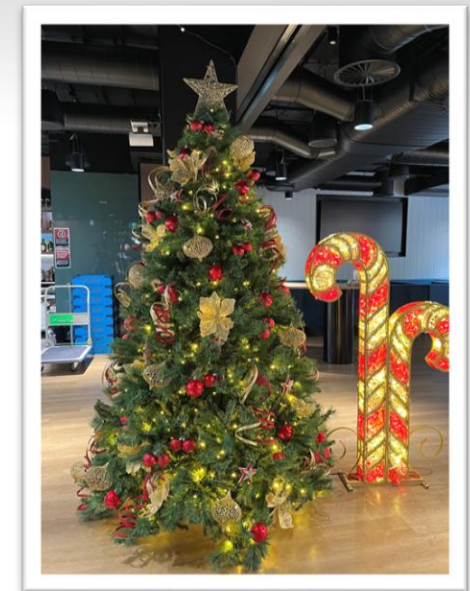

THE CHRISTMAS TREE COMPANY

PAGE 166

**COPYRIGHT © 2025 THE CHRISTMAS TREE COMPANY. ALL RIGHTS RESERVED.
THIS INFORMATION OR ANY PORTION THEREOF MAY NOT BE REPRODUCED OR USED
IN ANY MANNER WITHOUT THE EXPRESS WRITTEN PERMISSION OF THE OWNER.**