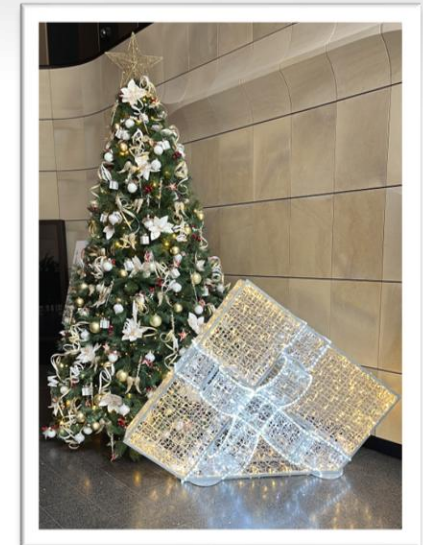

## DISPLAY IDEA

Hire of 10ft (3m) or 12ft (3.6m) Artificial Christmas Tree with Lights and Decorations in your choice of colour palette

Hire of one 1.5m Two colour Gift box that can be displayed as:  
Gold Gift Box with Silver Bow or  
Silver Gift Box with Gold Bow or  
Gold Gift Box with Gold Bow or  
Silver Gift Box with Silver Bow