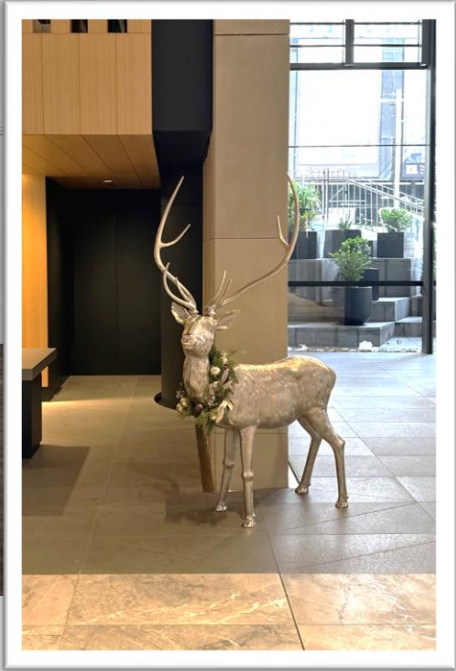

Metal textured Reindeer displayed with decorated neck foliage

THE CHRISTMAS TREE COMPANY

PAGE 100

COPYRIGHT © 2025 THE CHRISTMAS TREE COMPANY. ALL RIGHTS RESERVED. THIS INFORMATION OR ANY PORTION THEREOF MAY NOT BE REPRODUCED OR USED IN ANY MANNER WITHOUT THE EXPRESS WRITTEN PERMISSION OF THE OWNER.