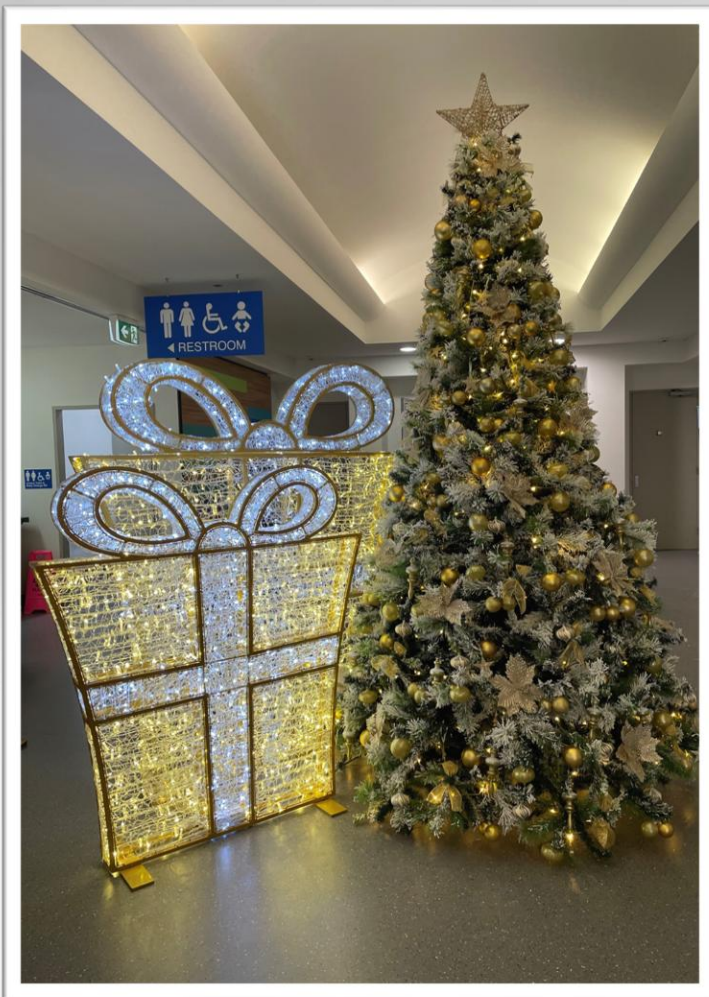

# GIFT BOXES

*2m and 1.5m Two colour Gift boxes displayed as Gold Gift Boxes with Silver Bows, see page 21*

**Features 2 Colour  
Switching Technology,  
enabling the same piece  
to be displayed 4  
different ways at the  
click of a button**

# LIGHT UP SLIM GIFT BOXES

1.5m and 2m Gold Gift box with Silver Bow, displayed with 10ft Snowflocked Artificial Christmas tree with Lights and Decorations, see page 157

2m Gold Gift box with Red Bow displayed with Red and Gold Santa Throne, see pages 119-121 and 8ft Artificial Christmas tree with Lights and Decorations, see page 154