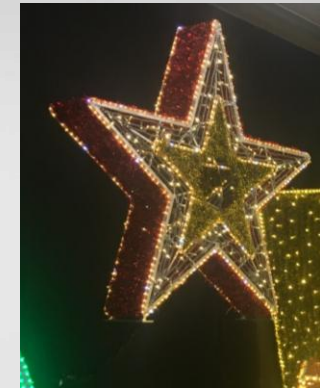

# LIGHT UP COLOURED BAUBLES AND COLOURED STARS

2.4m Light Up Blue and Silver Bauble on Base

Large Blue and Silver Bauble on Base

**LM-B-BS-240**

∅ 2.0m, ↑ 2.4m, ↗ 0.6m

Small Red and Green Bauble on Base

**LM-B-GR-190**

∅ 1.5m, ↑ 1.9m, ↗ 0.45m

Red and Gold Light Up Stars

**LM-S-RG-130**

↑ 1.3m

**LM-S-RG-210**

↑ 2.1m

Blue and Silver Light Up Stars

**LM-S-BS-130**