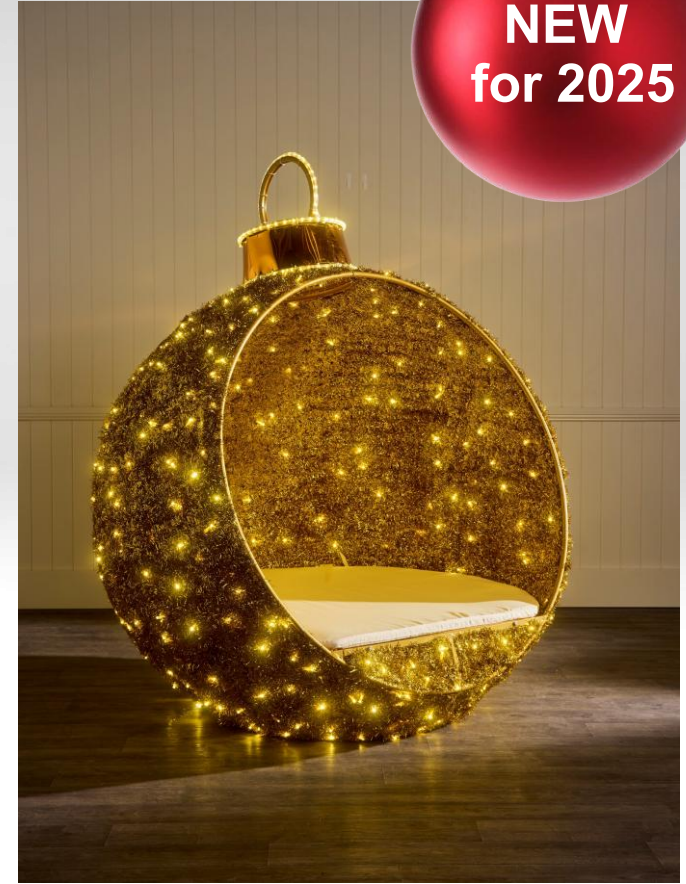

Gold Bauble Seat with Warm White LED Lighting and Cream Cushion Seat

LM-BS-G-200-WW
↑ 2.0m

THE CHRISTMAS TREE COMPANY

PAGE 33

**COPYRIGHT © 2025 THE CHRISTMAS TREE COMPANY. ALL RIGHTS RESERVED.
THIS INFORMATION OR ANY PORTION THEREOF MAY NOT BE REPRODUCED OR USED
IN ANY MANNER WITHOUT THE EXPRESS WRITTEN PERMISSION OF THE OWNER.**