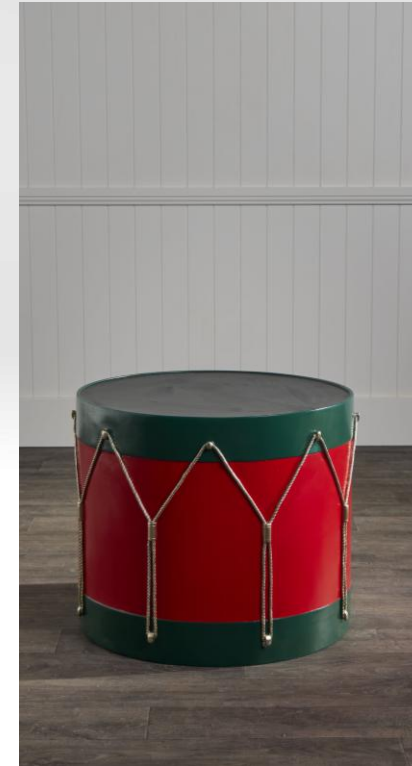

# SANTA'S WORKSHOP

Merry Christmas Bike

**D-B-R**  
↑ 0.64m

Christmas Teddy Bear

**D-TB-3**  
↑ 0.9m

Red and Green Christmas Drum

**D-D-RG-67**  
↑ 0.67m

*67cm Red and Green Christmas Drums displayed with 1.8m Christmas Toy Soldier (see page 67) on rotating platform*