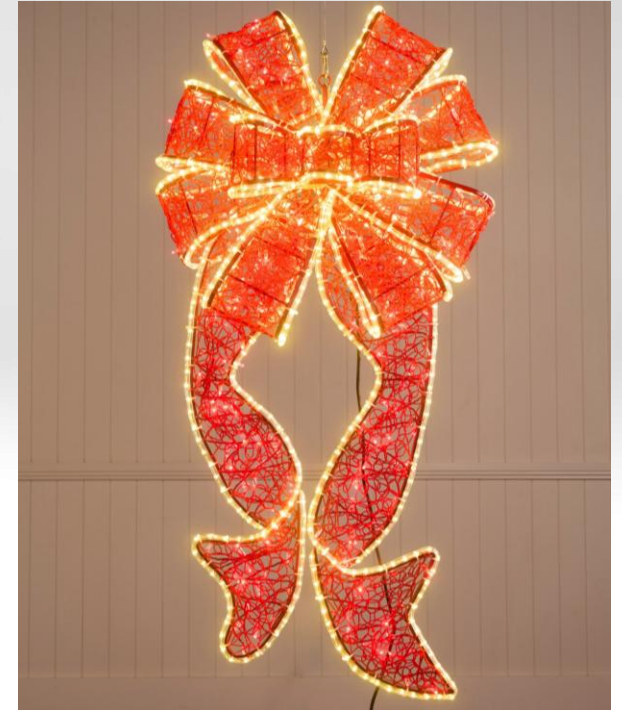

# BOWS ... BOWS ... BOWS

Red Bow with Warm White LED Rope Lights  
and Red LED Lights

**LM-B-RG-6**  
↑ 1.8m

Red Tinsel Bow with Warm White LED Rope  
Lights  
and Red LED Lights

**LM-B-R-150-WW/R**  
↑ 1.5m, ↔ 2.2m