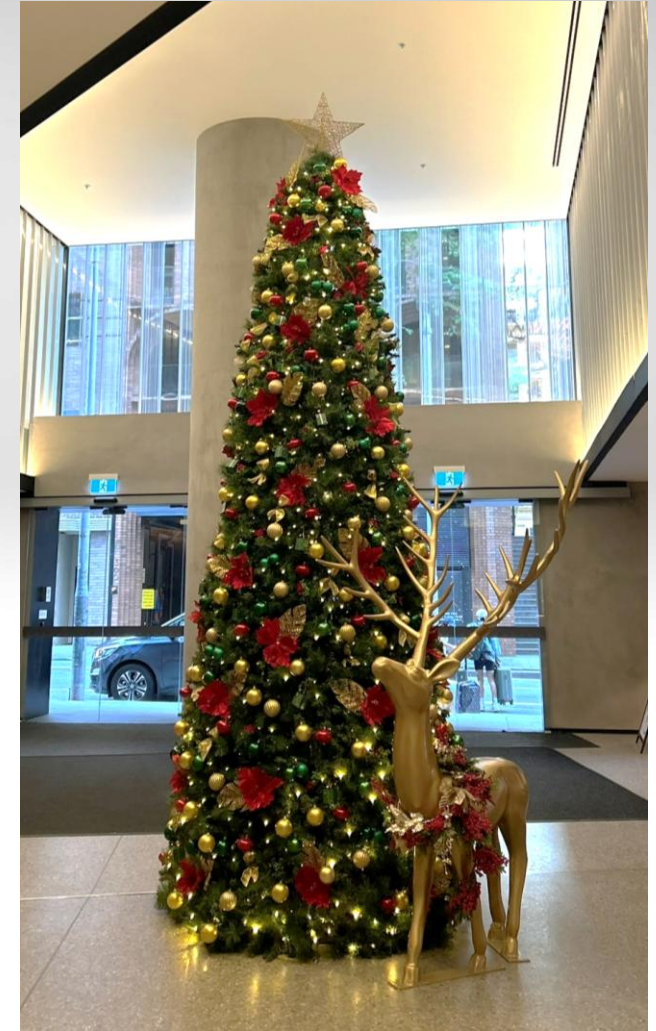

## GOLD REINDEER ON STAND

Gold Fibreglass  
Standing Reindeer on Leg Plates

**D-RB-G-240**  
↑ 2.4m

Gold Fibreglass  
Leaping Reindeer on Stand

**D-RFB-G-240**  
↑ 2.4m

*2.4m Gold Fibreglass Standing Reindeer on Stand displayed with 4m Slim Frame Cone Tree with Lights and Decorations, see page 159*