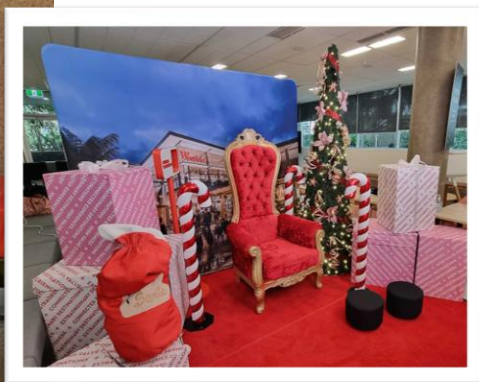

THE CHRISTMAS TREE COMPANY

PAGE 10

**COPYRIGHT © 2025 THE CHRISTMAS TREE COMPANY. ALL RIGHTS RESERVED.
THIS INFORMATION OR ANY PORTION THEREOF MAY NOT BE REPRODUCED OR USED
IN ANY MANNER WITHOUT THE EXPRESS WRITTEN PERMISSION OF THE OWNER.**