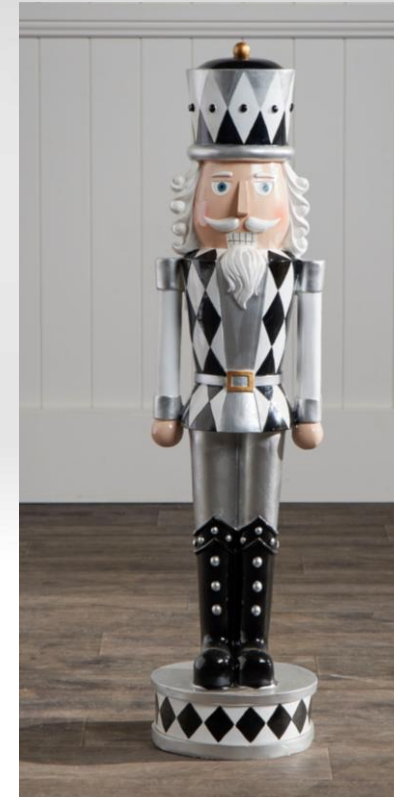

# CHRISTMAS NUTCRACKERS AND SOLDIERS

Green, Red and Gold  
Drumming Nutcracker

**D-NC-RD-95**  
↑ 0.95m

90cm Green and Burgundy  
Nutcracker

**D-NC-GB-90**  
↑ 0.90m

100cm Silver and Black  
Nutcracker

**D-NC-SB-100**  
↑ 1.0m